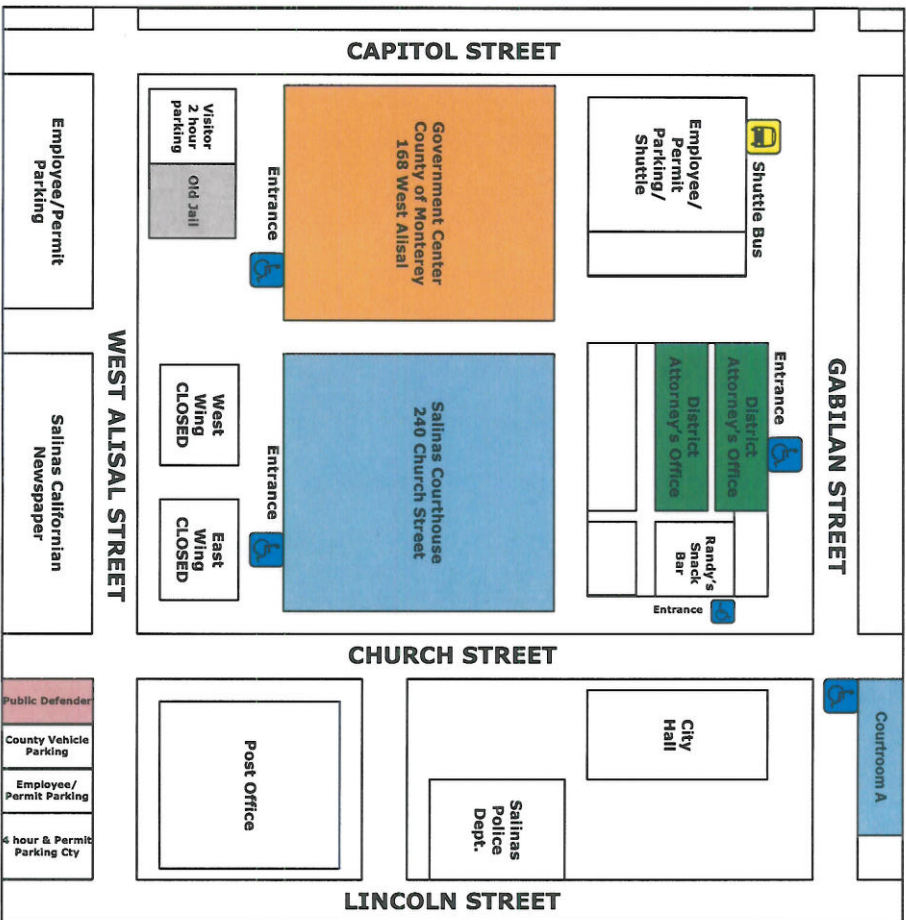

Superior Court of California and County of Monterey Complexes

Salinas Courthouse Map Directory

- Salinas Courthouse**
- Courtroom 1 Superior Court
 - Courtroom 2 Human Resources
 - Courtroom 3 Superior Court
 - Courtroom 4 Administration
 - Courtroom 5 Superior Court
 - Courtroom 6 Clerk's Office
 - Courtroom 7 Superior Court
 - Courtroom 8 Jury Office
 - Courtroom 9
 - Courtroom 10
 - Courtroom 11
 - Courtroom A
- Government Center**
- County Administration
 - Board of Supervisors' Chambers
 - County Recorders: Birth Certificates, Licenses
 - Revenue Division: Court Fines, Collections
 - Planning Department
 - Tax Collector: Property Taxes

(118 W. Gablian St.)

- Courthouse Directory**
240 Church St., Salinas, Ca.
- Courtroom 1 3rd Floor
 - Courtroom 2 3rd Floor
 - Courtroom 3 3rd Floor
 - Courtroom 4 2nd Floor
 - Courtroom 5 2nd Floor
 - Courtroom 6 2nd Floor
 - Courtroom 7 1st Floor
 - Courtroom 8 1st Floor
 - Courtroom 9 1st Floor
 - Courtroom 10 B-Level
 - Courtroom 11 B-Level

- Human Resources 3rd Floor
- Executive Offices 3rd Floor
- Jury Assembly 2nd Floor
- Clerk's Office 1st Floor

- B-LEVEL**
- Courtroom 10
 - Courtroom 11